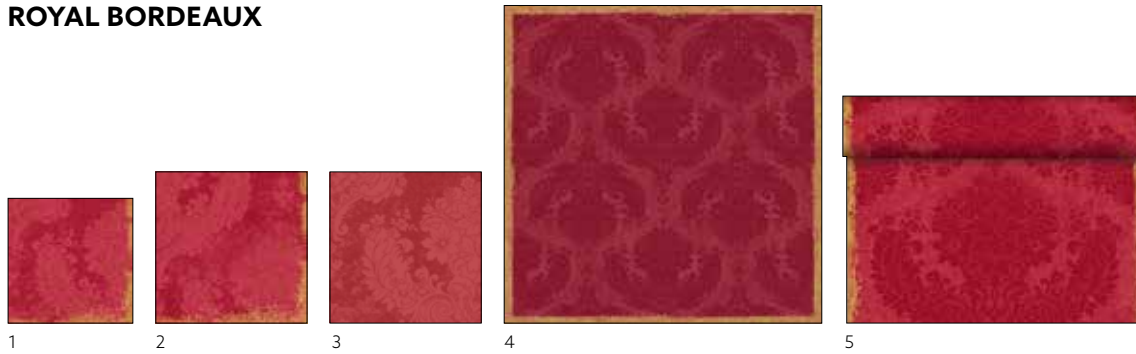

ROYAL BORDEAUX

NO	ART.	DESCRIPTION	PACK			
1	174209	Tissue Napkin, 3-ply, 33 x 33 cm	4 x 250	•		
2	174230	Classic Napkin, 40 x 40 cm	6 x 50	•		
3	186606	Dunilin® Napkin, 40 x 40 cm	12 x 45	•	•	

NO	ART.	DESCRIPTION	PACK			
4	174369	Dunisilk® Slipcover, 84 x 84 cm	5 x 20	•		
	174295	Dunicel® Slipcover, 84 x 84 cm	5 x 20	•		
5	183402	Dunicel® Tête-à-Tête, perforated every 120 cm 0,4 x 24 m	4 x 1	•