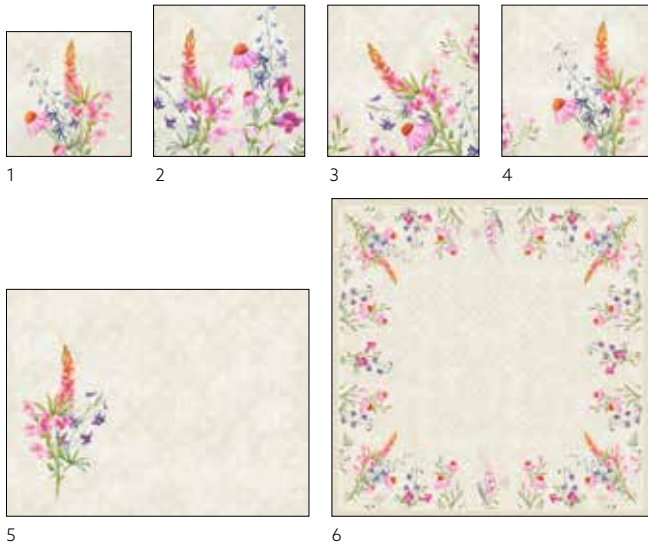

> SPRING & SUMMER

FLORET

MATCHING COLOURS

NO	ART.	DESCRIPTION	PACK			
1	195830	Tissue Napkin, 3-ply, 33 x 33 cm	10 x 50	•	•	•
	195831	Tissue Napkin, 3-ply, 33 x 33 cm	4 x 250	•	•	•
2	224308	Tissue Napkin, 3-ply, 40 x 40 cm	5 x 250	•	•	•
3	195833	Classic Napkin, 40 x 40 cm	6 x 50	•	•	•
4	195834	Dunisoft® Napkin, 40 x 40 cm	6 x 60	•	•	•