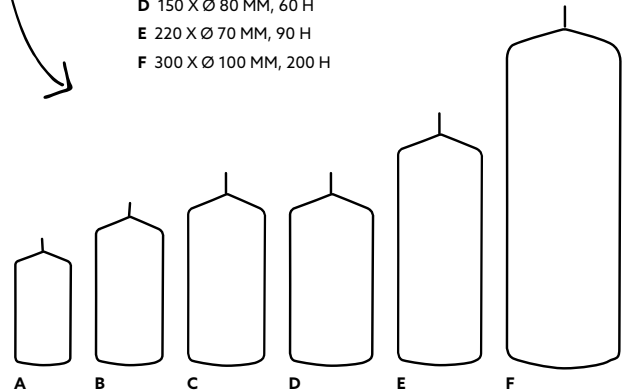

PILLAR CANDLE, 300 X 100 MM, 200 H

- Long burn time
- Clean burning

1

*Up to 200
cosy hours*

- A 100 X Ø 50 MM, 20 H
- B 130 X Ø 60 MM, 40 H
- C 150 X Ø 70 MM, 50 H
- D 150 X Ø 80 MM, 60 H
- E 220 X Ø 70 MM, 90 H
- F 300 X Ø 100 MM, 200 H