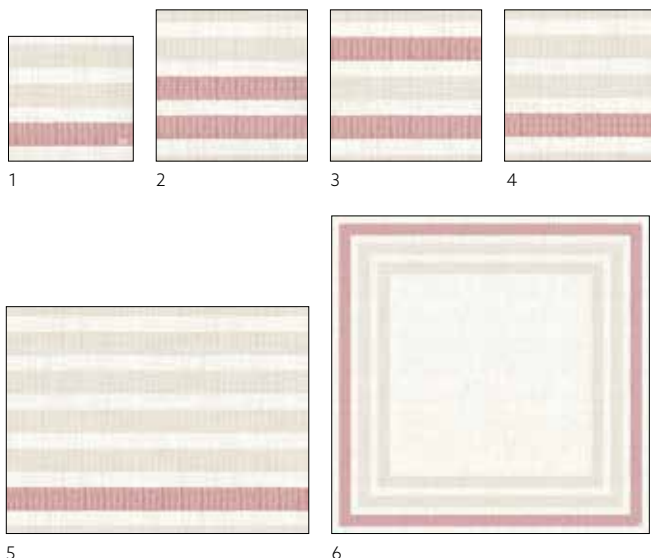

RIGATO BORDEAUX