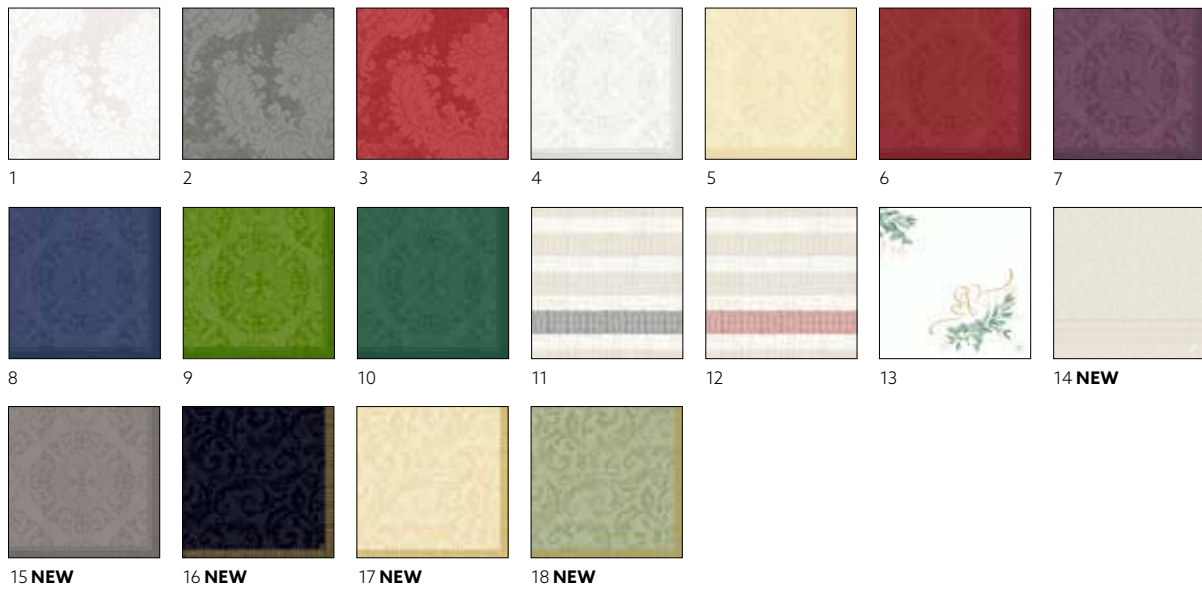

DUNILIN®, 40 X 40 CM