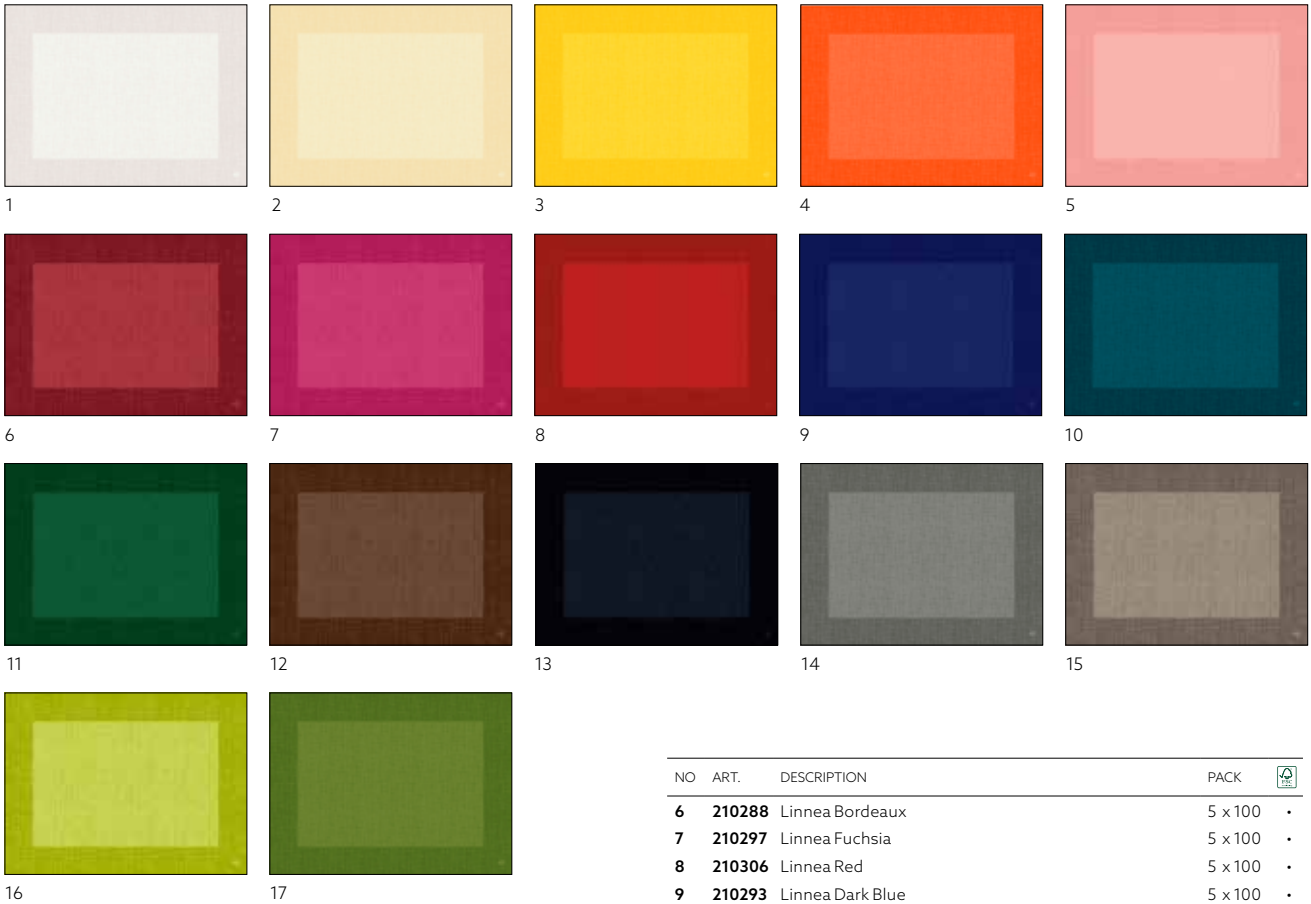

BIO DUNICEL® PLACEMAT, 30 X 40 CM